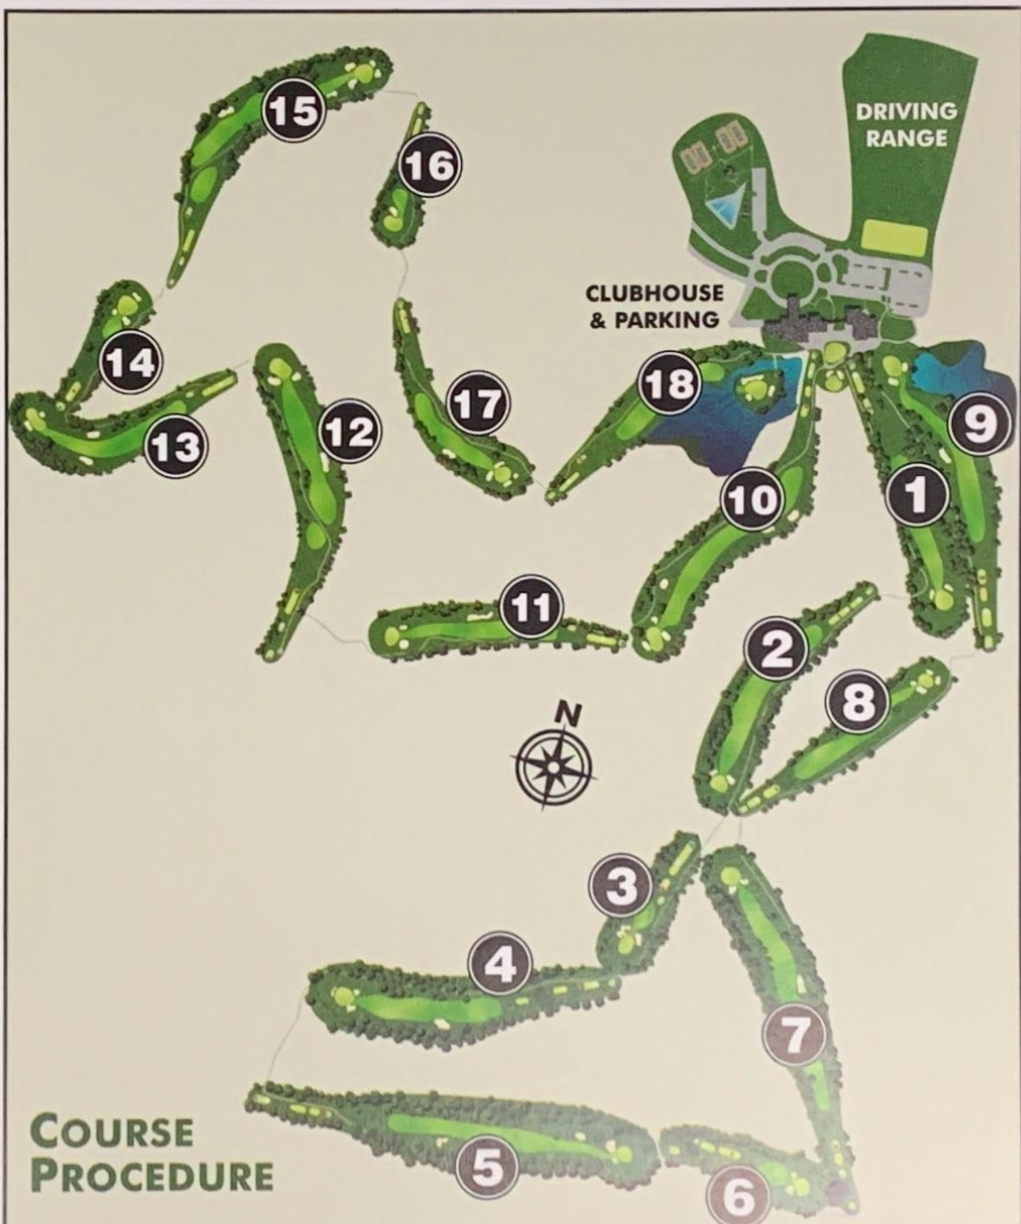

Jennifer Arnold
Realty Associates
409-370-4104
6115 Fm 2100 #104, Crosby, TX 77532
www.har.com/JenniferArnold
jennifer.realtyassociates@yahoo.com

Eco-mmode
WATERLESS COMPOSTING TOILET
ECO-FRIENDLY SOLUTIONS FOR SANITATION!
Boats, RV's and Homes
419-306-3351 or 281-881-9083
WWW.ECO-MMODE.COM

Insurance for all your needs! Get a FREE quote today!

The INSURANCE Connection
Affordable Health, Life & Medicare Insurance options available!
346-414-8800 • www.theinsuranceconnect.com

RUSH
INDUSTRIAL HOSE & EQUIPMENT SERVICES
In-House & Mobile Hydrostatic Pressure Testing
BOSSFM20 Laser Engraving | RUSH logistic Strategies
www.rushindustrialservices.com | (832) 243-6793
2924 Lily St., Pasadena, TX 77503

A PHASE ELECTRIC
Right the first time
John & Jana Wilson, Owner/Master • TECL # 34091
832-990-4248 • aphaseelectric.com

GF GALLERY FURNITURE
FREE $100
GIFT CERTIFICATE NO MINIMUM PURCHASE
DETAILS AT GALLERYFURNITURE.COM/FORE

Bay Area Rehabilitation Center
OCCUPATIONAL, PHYSICAL & SPEECH THERAPY SERVICES
CELEBRATING 70 YEARS!
281-838-4477 • www.bayarearehab.org
5313 Decker Dr., Baytown, Texas 77520

TEXAS PREMIUM INSPECTIONS
texaspremiuminspections.com
Call Us 972.251.3014

HIGHLANDS DISCOUNT AUTO REPAIR
David Sellers
405 N. Main, Highlands, TX 77562 • Shop- (281) 502-3023 • Cell- (713) 817-0172

COURSE PROCEDURE

- USGA rules govern all play.
- Keep carts 30 feet from greens.
- Follow the 90° rule when using carts.
- Please repair divots and ball marks on greens.
- Rake all bunkers.
- Please observe and follow all cart directional signs.
- Alcoholic beverages permitted only if purchased from Newport Golf Club.
- Out-of-bounds: white stakes and or fence lines.

Stonebridge
AT NEWPORT

(281) 328-3576 • www.newport-tx.com
16401 Country Club Dr, Crosby, TX 77532